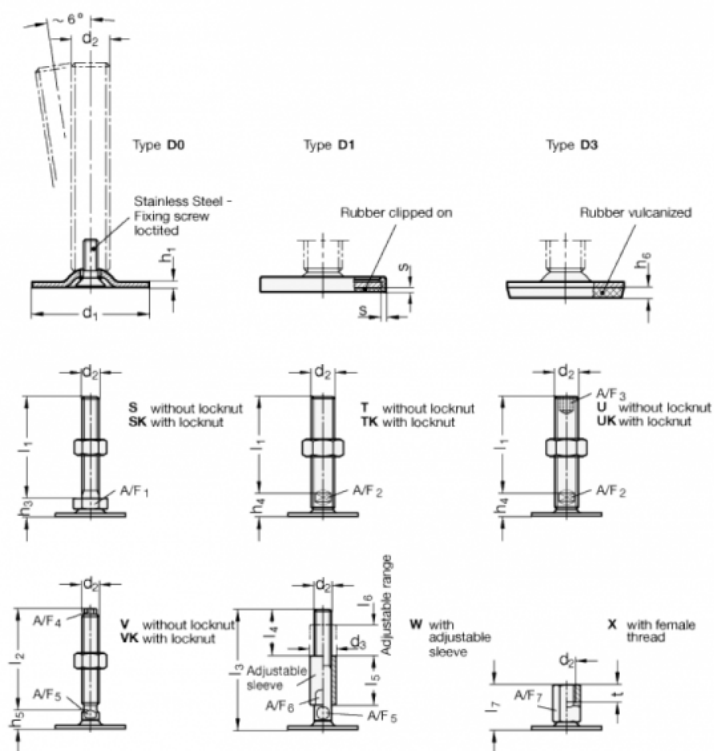

Article number: 204180M20150D1TK
 Description: E+G levelling foot
 GN 41-80-M20-150-D1-TK
 Note: TK With nut, Wrench flat at the bottom

Measures

- A/F2 = 15
- d1 = 80
- d2 = M20
- h1 = 3
- h4 = 18
- h6 =
- l1 = 150
- s = 2